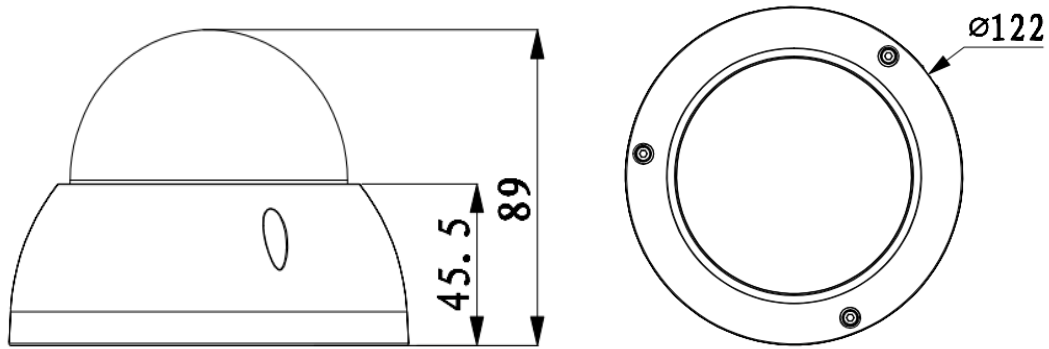

DH-IPC-HDBW2101R-ZS/VFS

Dimensions (mm)